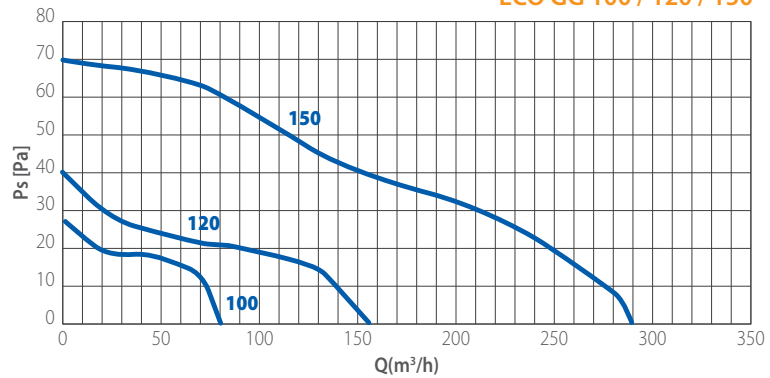

ECO GG 100 / 120 / 150

WINDOW KIT

WINDOW KIT GG
(gravity shutter)

Suitable for ECOLINE GF

MODEL
WINDOW KIT GG 100
WINDOW KIT GG 120
WINDOW KIT GG 150

WINDOW KIT GF
(grille fixed)

Suitable for ECOLINE GG and A

MODEL
WINDOW KIT GF 100
WINDOW KIT GF 120
WINDOW KIT GF 150