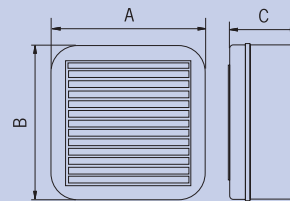

Humidity control, adjustable from 40 to 80% of R.H.

2 SPEED

24 hours running at the lowest speed

SELV

SELV 12 V a.c. (only GG and GF models)

DIMENSIONS (mm)

MODELS	A	B	C	D	E	Kg.
ECO 100 GF	155	155	92	35	97	0,5
ECO 120 GF	180	180	121	51	119	0,8
ECO 150 GF	209	209	137	52	149	1,2
ECO 100 GG	155	155	92	35	97	0,5
ECO 120 GG	180	180	121	51	119	0,8
ECO 150 GG	209	209	137	52	149	1,2
ECO 100 A	155	155	101	44	97	0,6
ECO 120 A	180	180	121	51	119	0,8
ECO 150 A	209	209	137	52	149	1,2

CURVES

ECO GF/A 100 / 120 / 150

ECO GG 100 / 120 / 150

WINDOW KIT

WINDOW KIT GG
(gravity shutter)

Suitable for ECOLINE GF

MODEL
WINDOW KIT GG 100
WINDOW KIT GG 120
WINDOW KIT GG 150

WINDOW KIT GF
(grille fixed)

Suitable for ECOLINE GG and A

MODEL
WINDOW KIT GF 100
WINDOW KIT GF 120
WINDOW KIT GF 150

DIMENSIONS (mm)

MODEL	A	B	C	Ø glass hole
WINDOW KIT 100	157	157	66	150
WINDOW KIT 120	178	178	82	175
WINDOW KIT 150	208	208	95	175