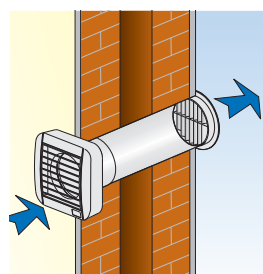

ECO GF
Fixed grille

ECO GG
Gravity shutter

ECO A
Automatic

Comply with ErP Directive 2009/125/CE and EU Regulation 1253/2014 (Classification: Residential Ventilation Unit)

- To exhaust air directly to the outside or into a short length ducting (max 3 m length).
- Suitable for toilets, bathrooms, WC's, shower-rooms, utility rooms and kitchens.
- Wide range: 27 models all suitable for wall, window and ceiling installation.
- Low energy consumption and high performance for a quick and efficient extraction of stale air.

INSTALLAZIONI

WALL

CEILING

Max glass thickness 22 mm

WINDOW
(with window kit)

PERFORMANCES

MODELS	m ³ /h	ls	Pa	W	dB (A)*
ECO 100	90	25	26	11	39
ECO 120	170	47	39	15	42
ECO 150	320	89	69	25	49

* LpA measured at 3 m in open field 230v - 50Hz.

Humidity control, adjustable from 40 to 80% of R.H.

2 SPEED

24 hours running at the lowest speed

SELV

SELV 12 V a.c. (only GG and GF models)

DIMENSIONS (mm)

MODELS	A	B	C	D	E	Kg.
ECO 100 GF	155	155	92	35	97	0,5
ECO 120 GF	180	180	121	51	119	0,8
ECO 150 GF	209	209	137	52	149	1,2
ECO 100 GG	155	155	92	35	97	0,5
ECO 120 GG	180	180	121	51	119	0,8
ECO 150 GG	209	209	137	52	149	1,2
ECO 100 A	155	155	101	44	97	0,6
ECO 120 A	180	180	121	51	119	0,8
ECO 150 A	209	209	137	52	149	1,2