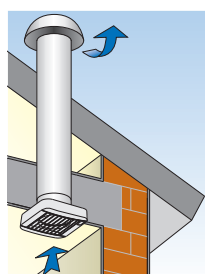

Comply with ErP Directive 2009/125/CE and EU Regulation 1253/2014 (Classification: Residential Ventilation Unit)

- To exhaust air directly to the outside or into a short length ducting (max 3 m length).
- Suitable for toilets, bathrooms, WC's, shower-rooms, utility rooms and kitchens.
- Wide range: 27 models all suitable for wall, window and ceiling installation.
- Low energy consumption and high performance for a quick and efficient extraction of stale air.

INSTALLAZIONI

CEILING

Max glass thickness 22 mm

PERFORMANCES

MODELS	m³/h	ls	Pa	W	dB (A)*
ECO 100	90	25	26	11	39
ECO 120	170	47	39	15	42
ECO 150	320	89	69	25	49

* LpA measured at 3 m in open field 230v - 50Hz.

VERSIONS

STANDARD

On/off through light or remote control switch

PULL CORD

On/off through pull cord switch

TIMER

Integral electronic timer adjustable from 3 to 25 minutes

MHT

Humidity control, adjustable from 40 to 80% of R.H.

2 SPEED

24 hours running at the lowest speed

SELV

SELV 12 V a.c. (only GG and GF models)

DIMENSIONS (mm)

MODELS	A	B	C	D	E	Kg.
ECO 100 GF	155	155	92	35	97	0,5
ECO 120 GF	180	180	121	51	119	0,8
ECO 150 GF	209	209	137	52	149	1,2
ECO 100 GG	155	155	92	35	97	0,5
ECO 120 GG	180	180	121	51	119	0,8
ECO 150 GG	209	209	137	52	149	1,2
ECO 100 A	155	155	101	44	97	0,6
ECO 120 A	180	180	121	51	119	0,8
ECO 150 A	209	209	137	52	149	1,2