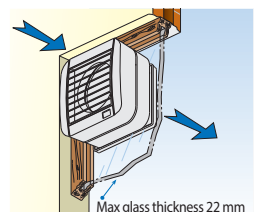

ECO GF
Fixed grille

ECO GG
Gravity shutter

ECO A
Automatic

Comply with ErP Directive 2009/125/CE and EU Regulation 1253/2014 (Classification: Residential Ventilation Unit)

- To exhaust air directly to the outside or into a short length ducting (max 3 m length).
- Suitable for toilets, bathrooms, WC's, shower-rooms, utility rooms and kitchens.
- Wide range: 27 models all suitable for wall, window and ceiling installation.
- Low energy consumption and high performance for a quick and efficient extraction of stale air.

INSTALLAZIONI

WALL

CEILING

Max glass thickness 22 mm

WINDOW
(with window kit)

PERFORMANCES

MODELS	m ³ /h	ls	Pa	W	dB (A)*
ECO 100	90	25	26	11	39
ECO 120	170	47	39	15	42
ECO 150	320	89	69	25	49

* LpA measured at 3 m in open field 230v - 50Hz.

Humidity control, adjustable from 40 to 80% of R.H.

2 SPEED

24 hours running at the lowest speed

SELV

SELV 12 V a.c. (only GG and GF models)

DIMENSIONS (mm)

MODELS	A	B	C	D	E	Kg.
ECO 100 GF	155	155	92	35	97	0,5
ECO 120 GF	180	180	121	51	119	0,8
ECO 150 GF	209	209	137	52	149	1,2
ECO 100 GG	155	155	92	35	97	0,5
ECO 120 GG	180	180	121	51	119	0,8
ECO 150 GG	209	209	137	52	149	1,2
ECO 100 A	155	155	101	44	97	0,6
ECO 120 A	180	180	121	51	119	0,8
ECO 150 A	209	209	137	52	149	1,2